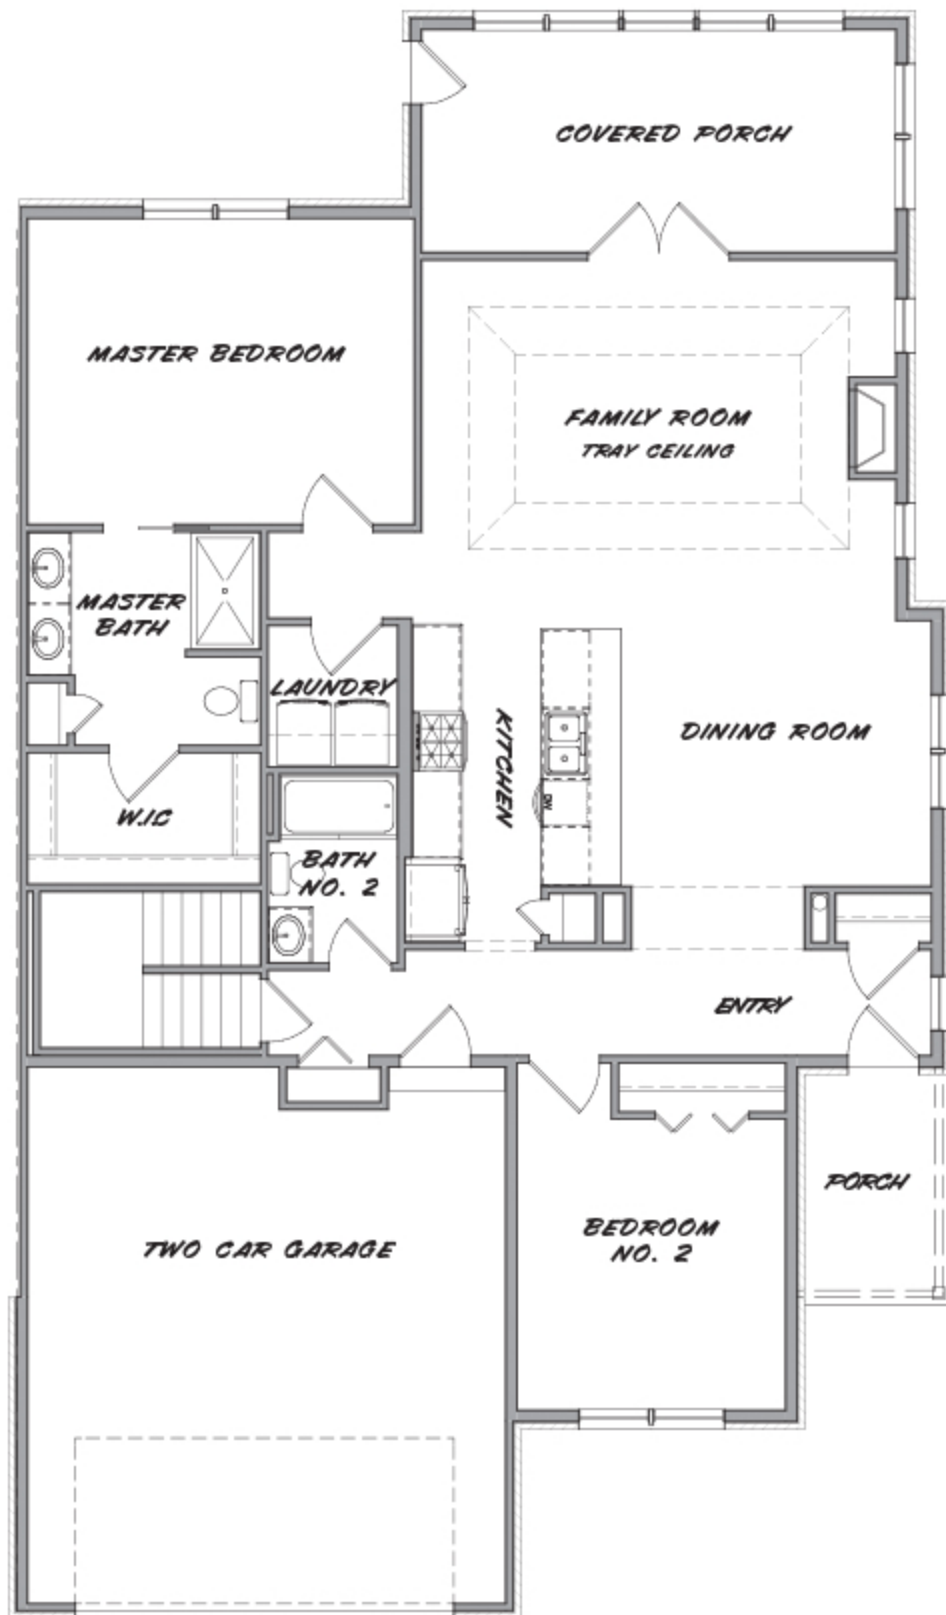

EVERGREEN VILLAS

where custom meets carefree

evergreen-villas.com

End Unit  
1,751 sq. ft.

BERKSHIRE HATHAWAY  
HomeServices  
Snyder Real Estate

Karen Stailey-Lander  
309.275.5420

Peg Donaldson  
309.838.8851