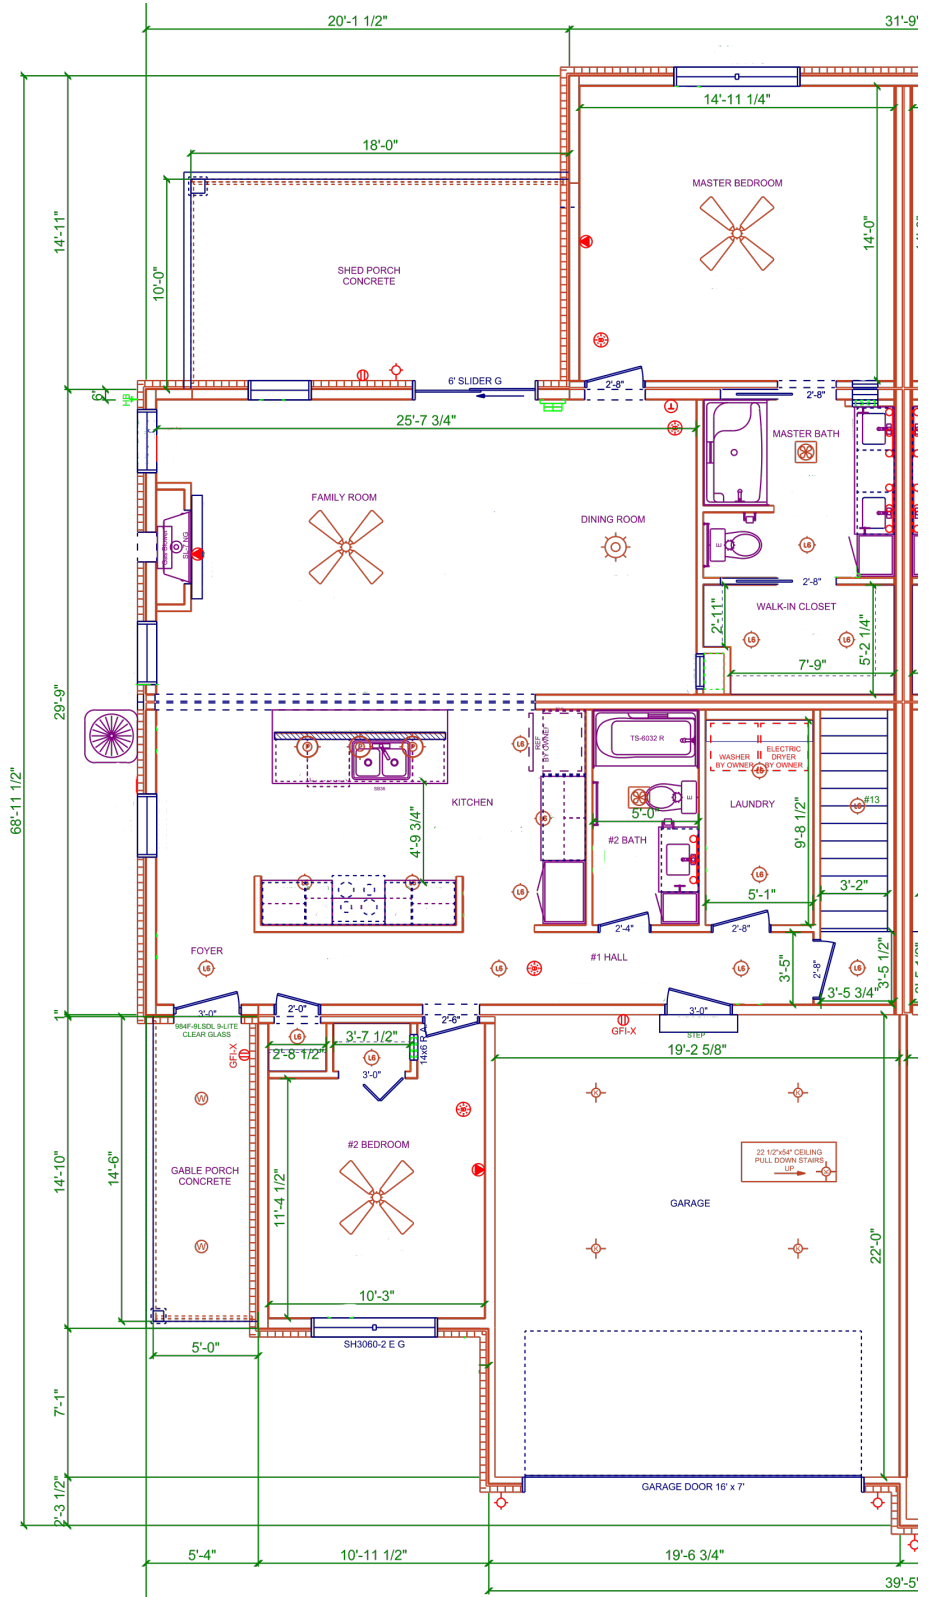

EVERGREEN VILLAS

where **custom** meets **carefree**

evergreen-villas.com

**Monterey Pine  
Duplex  
1,475 sq.ft.**

**BERKSHIRE HATHAWAY**  
HomeServices  
Central Illinois REALTORS

Delivery dependant upon selection availability and Buyer changes. Prices subject to change without notice.  
January 2022